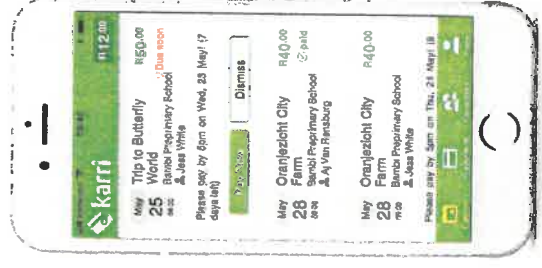

View the event details and hit "Pay Now"