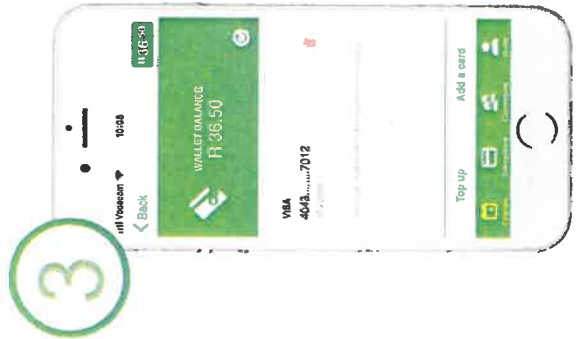

GET STARTED

1 Sign up or log into the Karri app

2 View upcoming events

3 Explore our payment methods

4 Success! It's as simple as that!

What is Karri?

Karri is a mobile payment app that allows you to make quick payments for activities in your community. Instead of scrambling to find cash or follow EFT guidelines, you're able to pay instantly for pre-loaded collections.